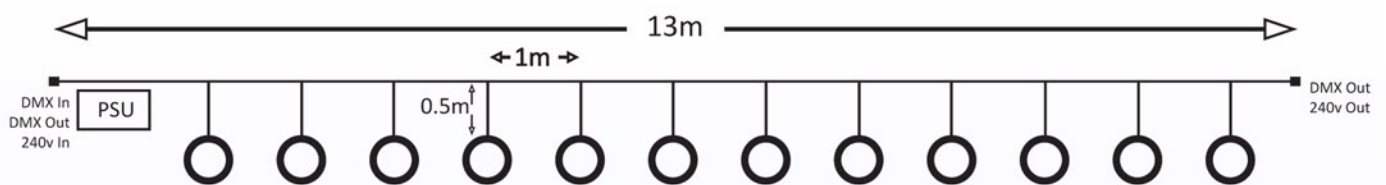

### General Information:

- Each MPH LED-Ball comes pre-rigged in a string of 12x Balls
- MPH LED-Ball is rated for indoor and outdoor use (Ip66)
- Balls can be controlled individually to achieve any combination of colours
- Travel in trays (1x string per tray) in a stillage of 3 or 4 trays

### Construction:

- Balls: White Opaque Plastic 300mm Diameter
- Power Supply: Black PVC Box

### Control:

- Via DMX 3ch (RGB) per Ball, 36x per string.

### Connections:

- Power Supply End: 240v Power - DMX in/out/through
- Opposite End: 240v Power Female - DMX out