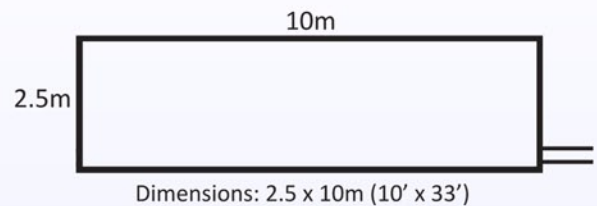

MATT'S PARTY HIRE

Product Info:

Soft-LED Drape

Soft-LED™ is a dynamic drapery product made possible by the advancement of LED technology.

Made of high quality IFR black drapery, Soft-LED combines Main Light's touring and stage experience with Color Kinetics's expertise in designing LED technologies and control systems.

In simple terms it is a theatrical drape that allows users to display graphics and video content.

General Information:

- Panels may be hung in any orientation
- Eyelets are on all sides
- Can be rigged in some situations as regular drapes eg. Curtain Track and Reveals

Weight:

- Drapery comes with connectors
- 58kg